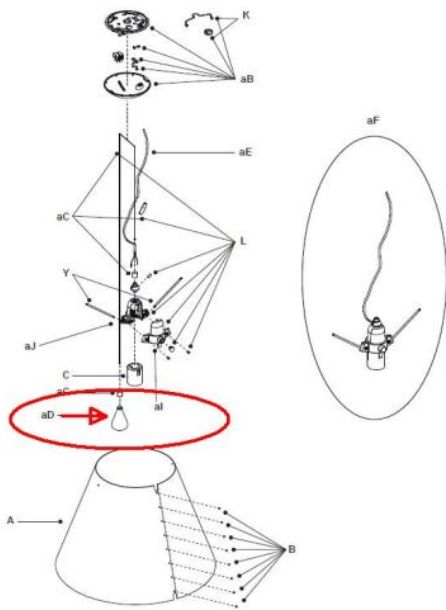

D13sas

COSTANZA

Luceplan

Costanza Pendant Lamp replacement counterweight

Technical details

Country of Manufacture
Manufacturer

 Italy
Luceplan

Description

Original Luceplan Costanza replacement counterweight