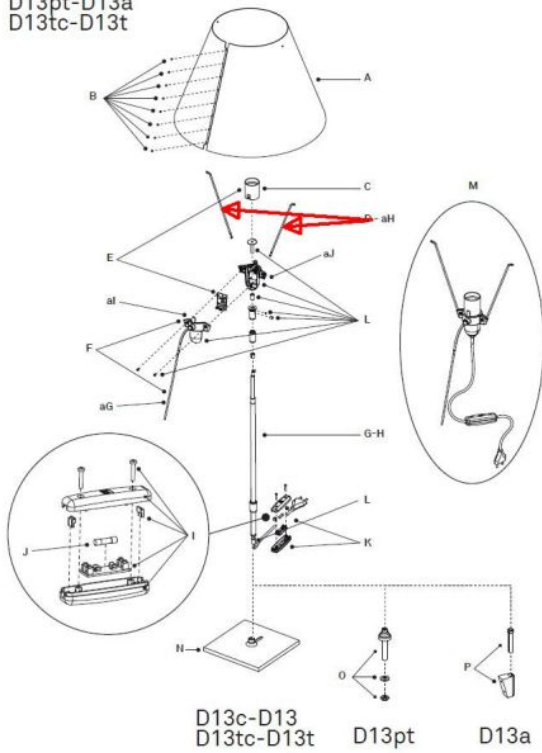

D13c-D13
D13pt-D13a
D13tc-D13t

Luceplan

Costanza replacement shade rods

Struktur

- black
- aluminium

Technical details

Country of Manufacture

Manufacturer

Luceplan

Description

Two Original Luceplan Costanza replacement shade rods available in black and aluminium