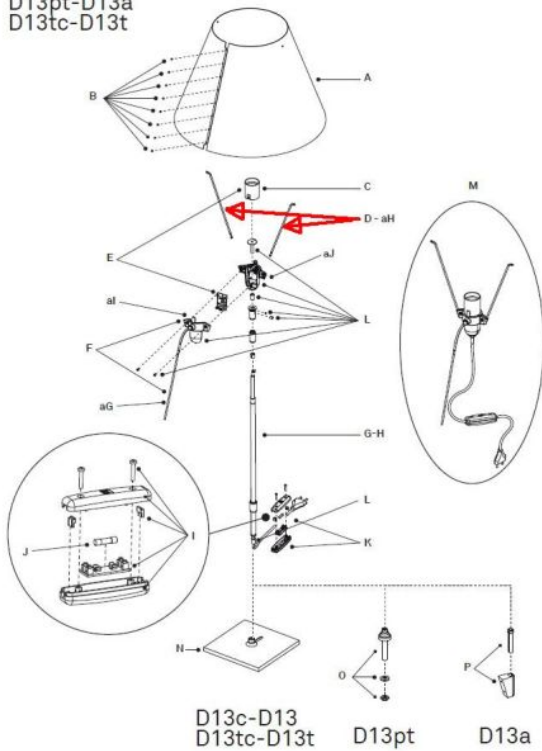

D13c-D13
D13pt-D13a
D13tc-D13t

Luceplan

Costanza replacement shade rods- new version

Struktur

- brass
- black
- aluminium

Technical details

Country of Manufacture

Manufacturer

Luceplan

Description

Original Luceplan Costanza replacement shade rods suitable for the new Version of the lamp. The Set contains to shade rods and is available in black, aluminium and brass. You can see from the pictures in the product description whether you have the old or new version of the lamp.