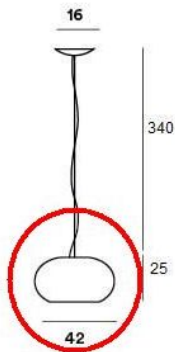

Foscarini

Buds Sospensione 2 LED Spare glass

Diffusorfarbe

- grey
- warm white
- cipria

Technical details

Country of Manufacture	Italy
Manufacturer	Foscarini
material	glass
Diameter in cm	42
Dimensions	H 25 cm | Ø 42 cm

Description

This Foscarini original spare part replaces the existing glass of the Buds LED pendant lamp. This glass is only suitable for the Buds Sospensione 2 LED. The glass is available in grey, cipria and warm white (bianco caldo).