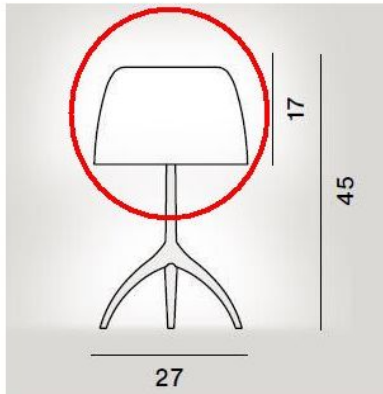

Foscarini

Lumiere 05 Tavolo Grande - Replacement Glass G9 up to 2021

Oberfläche

- warm white
- cherry
- white

Technical details

Country of Manufacture	Italy
Manufacturer	Foscarini
material	glass
Diameter in cm	27
Dimensions	H 17 cm | Ø 27 cm

Description

This Foscarini original spare part replaces the existing glass of the Foscarini Lumiere 05 Tavolo Grande **with G 9 Socket (produced by Foscarini up to the year 2021)**. This replacement glass is 17 cm high and has a diameter of 27 cm. This replacement glass is available in white, warm white (bianco caldo) and red.