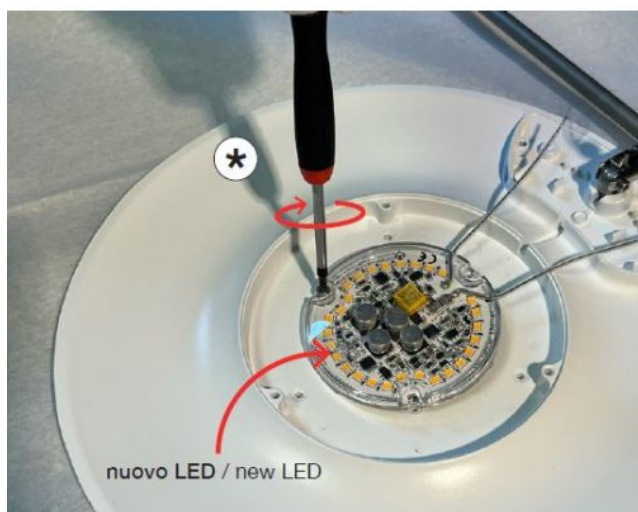

Catellani & Smith

Spare LED illuminant for Lederam C 180 / WF 25

Technical details

Country of Manufacture	 Italy
Manufacturer	Catellani & Smith
Wattage	15 W
Color temperature in Kelvin	2,700 extra warm white
Protection class / IP rating	IP20

Description

The Original LED-Replacement lamp for the Lederam C180 and the Lederam WF 25 is a replaceable LED with a power of 15 watts and a colour temperature of 2,700 Kelvin extra warm white. This lamp is suitable for the following Catellani Smith Lederam lamps: