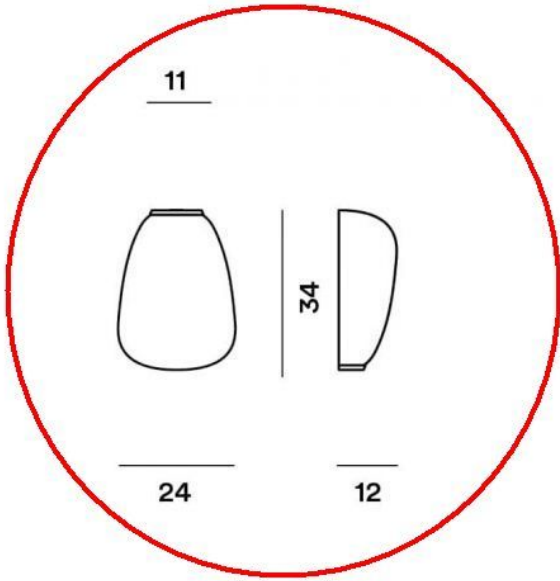

Foscarini

Rituals Parete Semi 1 Replacement Glass

Technical details

Country of Manufacture	 Italy
Manufacturer	Foscarini
material	glass
color	white
Depth in cm	12
Dimensions	H 34 cm B 24 cm

Description

This Foscarini original replacement part replaces the existing mouth-blown glass of the Foscarini Rituals Parete Semi 1 wall lamp. The original replacement glass is available in satin white. This replacement glass is 34 cm high, 24 cm wide and has a depth of 12 cm.