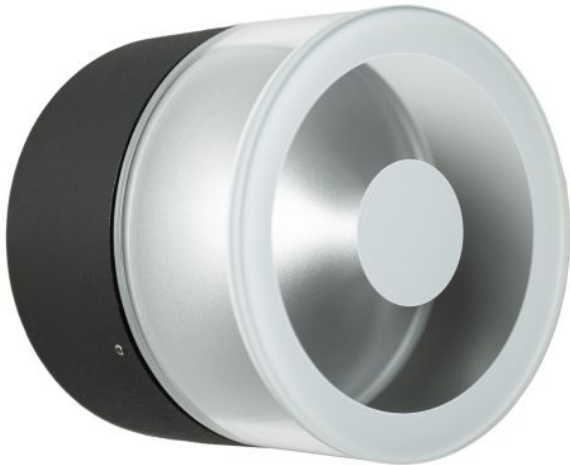

NEXOLIGHT

Polaris Wall Light

- anthracite gray
- black

Technical details

Manufacturer	NEXOLIGHT
Bulbs included	No
Light Series	Polaris
color temperature (kelvin)	2700K
Protection class / IP rating	IP65
LED	included
LED replaceable	yes
Power in watts	1 x 3.5 W LED W
luminous flux	300 lm
diameter	14 cm
depth	12 cm
Dimensions	Ø 14 cm B 14 cm

Description

The NEXOLIGHT Polaris wall light combines precise lighting technology with a striking design language. Its round aluminium body meets a refined glass lighting element with silk-screened surfaces to create uniform, glare-free illumination on facades, entrances and terraces. The light is available in anthracite grey and black.