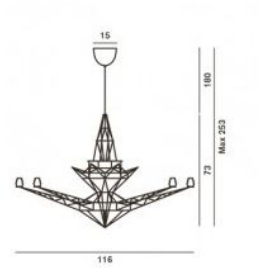

Foscarini

Lightweight Sospensione Replacement diffuser

Technical details

Country of Manufacture	 Italy
Manufacturer	Foscarini
Designer	Tom Dixon
material	glass

Description

The Foscarini Lightweight Sospensione Original replacement diffuser in white surrounds one light source of the Lightweight pendant lamp and reduces the glare of the emitted light.