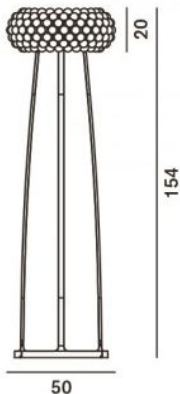

Foscarini

Caboche Interior glass -media

Technical details

Country of Manufacture

Manufacturer

Foscarini

Description

The interior glass/the inner diffuser of Caboche Media is usable for Caboche Terra Media and Caboche Sospensione media. It can only be used for the halogen versions.