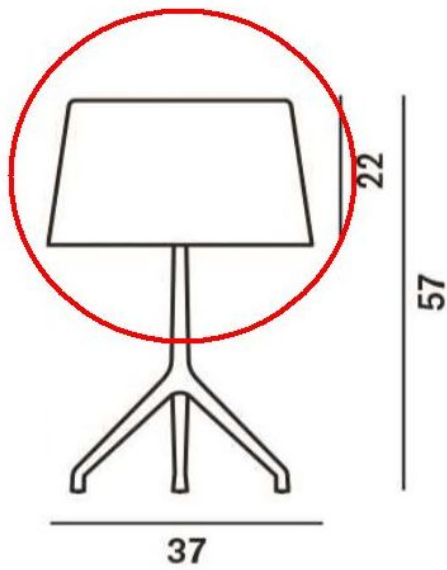

Foscarini

Lumiere XXL Replacement - Glass

Farbe

- grey
- white

Technical details

Country of Manufacture	 Italy
Manufacturer	Foscarini
material	glass
Diameter in cm	37
Dimensions	H 22 cm Ø 37 cm

Description

This Foscarini original spare part replaces the existing glass of both the Foscarini Lumiere XXL Lettura (Floor Lamp) and the Foscarini Lumiere XXL (table lamp). The glass is available in white and and grey. This replacement glass is available in grey and white and is 22 cm high with a diameter of 37 cm.