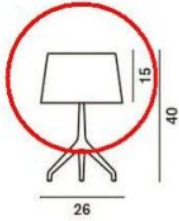

Foscarini

Lumiere XXS Replacement Glass

Farbe

- grey
- white

Technical details

Country of Manufacture	 Italy
Manufacturer	Foscarini
material	glass
Diameter in cm	26
Dimensions	H 15 cm Ø 26 cm

Description

This Foscarini original spare part replaces the existing glass of the Foscarini Lumiere XXS (Table Lamp). The glass is available in white and and grey. This replacement glass is 15 cm high and has a diameter of 26 cm.