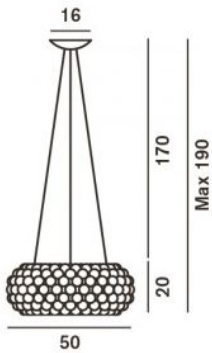

Foscarini

Caboche Sospensione LED Interior glass media

Technical details

Country of Manufacture

Italy

Manufacturer

Foscarini

Description

The interior glass/the inner diffuser of Caboche Sospensione LED is suitable for Caboche Sospensione Media LED pendant lamp with a diameter of 50 cm.