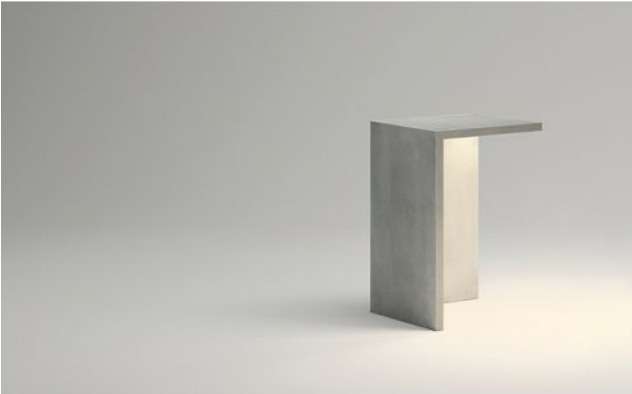

Vibia

Empty 4130

Technical details

Country of Manufacture	 Spain
Manufacturer	Vibia
Designer	Xuclà
Year of design	2014
protection	IP66
Scope of delivery	LED
Depth in cm	45
material	concrete, methacrylate
LED	inclusive
Colour Rendering Index	>80
Luminous flux in lm	664
Color temperature in Kelvin	2,700 extra warm white
system performance	2 x 8.6 Watt
Dimensions	H 70 cm B 45 cm

Description

The Vibia Empty 4130 with a height of 70 cm is the largest lamp of this series of floor lamps. It is also suitable as a garden seating. The Empty 4130 is an outdoor light according to a design by Xuclà. This rectangular lamp is made of polymer concrete, available in grey. Two LEDs with 8.6 watts each are integrated. With protection class IP66, it is protected against water spray and also dust-proof.