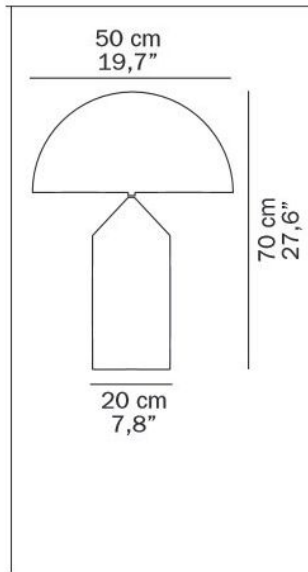

Oluce

Atollo 233 Oro spare reflector

Technical details

Country of Manufacture	 Italy
Manufacturer	Oluce
surface	gold
Diameter in cm	50
Dimensions	Ø 50 cm

Description

The Oluce Atollo 233 Oro spare reflector is a replacement reflector for Atollo 233 Oro.