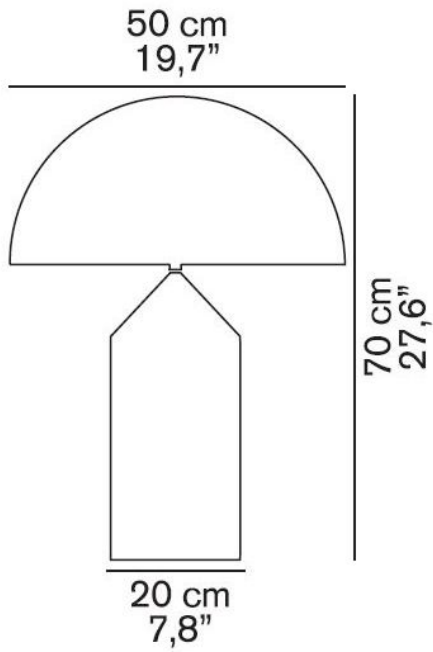

235

Oluce

**Atollo 235 replacement glass
diffuser**

Technical details

Country of Manufacture  Italy
Manufacturer Oluce

Description

The Oluce Atollo 235 replacement diffuser glass is a substitute for the glass of Atollo 235.