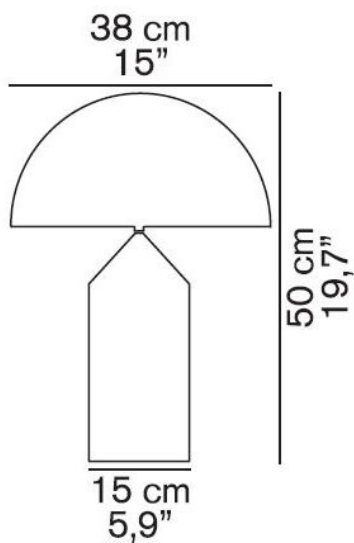

237

Oluce

**Atollo 237 replacement glass
diffuser**

Technical details

Country of Manufacture  Italy
Manufacturer Oluce

Description

The Oluce Atollo 237 replacement diffuser glass is a substitute for the glass of Atollo 237.