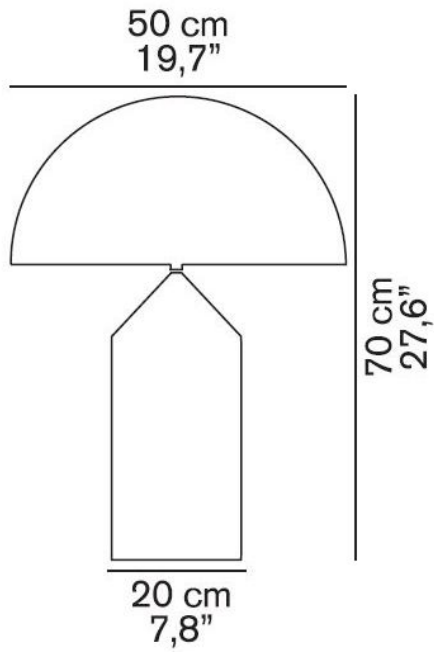

235

Oluce

**Atollo 235 replacement lamp stand
without electrical components**

Technical details

Country of Manufacture  Italy
Manufacturer Oluce

Description

The Oluce Atollo 235 replacement lamp stand without electrical components is a substitute lamp stand for Atollo 235. Also a replacement lamp stand with electrical components is offered.