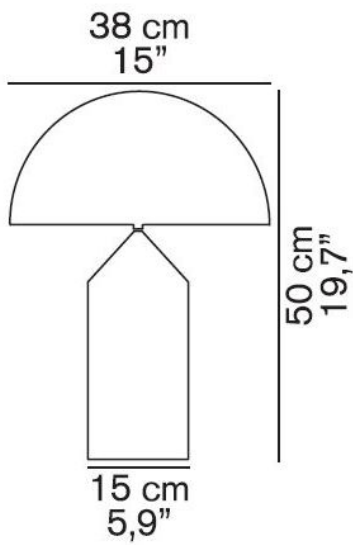

237

Oluce

Atollo 237 replacement lamp stand without electrical components

Technical details

Country of Manufacture  Italy
Manufacturer Oluce

Description

The Oluce Atollo 237 replacement lamp base without electrical components is a substitute lamp stand for Atollo 237. The lamp stand is also offered on request with electrical components.