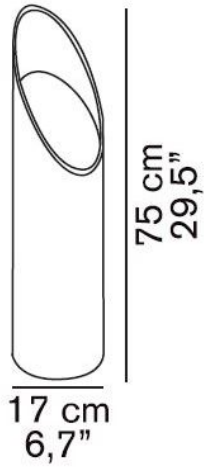

249

Oluce

Beth Replacement glass

Technical details

Country of Manufacture

Manufacturer

Oluce

Description

The Oluce Beth replacement glass is a glass replacement for Beth 249 and 349. This is not the diffuser for the lamp, but only an aperture.