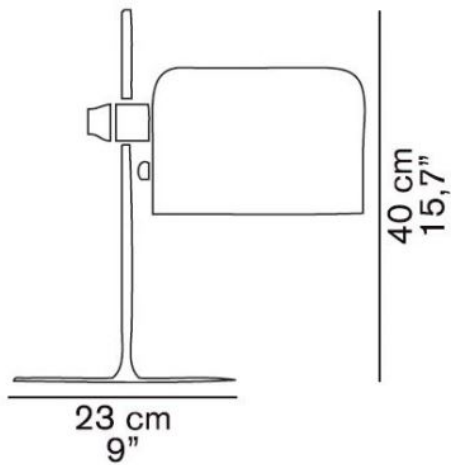

2202

Oluce

**Replacement table lamp stem
Coupé and Spider**

Technical details

Country of Manufacture	 Italy
Manufacturer	Oluce
material	metal
surface	chrome

Description

This chrome-plated original spare shaft of the Italian manufacturer Oluce is suitable for the Oluce Coupé 2202 and the Oluce Spider 291.