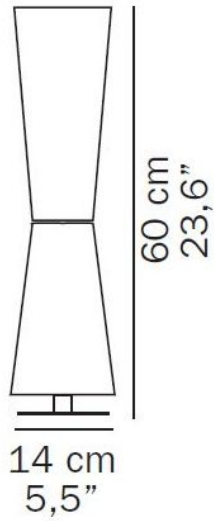

Oluce

Lu-Lu replacement dimmer

Technical details

Country of Manufacture

Italy

Manufacturer

Oluce

Description