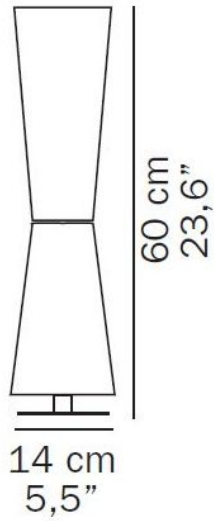

Oluce

Lu-Lu replacement glass

Technical details

Country of Manufacture	 Italy
Manufacturer	Oluce
material	glass

Description

The Oluce Lu-Lu replacement glass is a replacement glass for Lu-Lu 211 and the Lu-Lu 311.