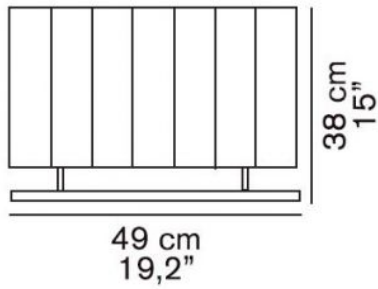

217

Oluce

Pin Stripe 217 and 417 replacement diffuser glass

Farbe

- black
- white

Technical details

Country of Manufacture  Italy
Manufacturer Oluce

Description