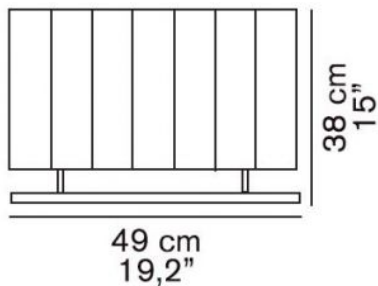

217

Oluce

Pin Stripe 217 and 417 replacement diffuser glass

Farbe

- white
- black

Technical details

Country of Manufacture
Manufacturer

 Italy
Oluce