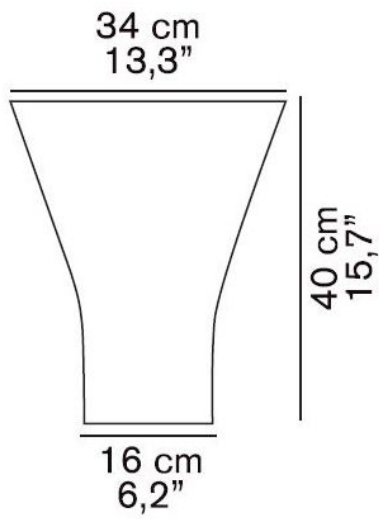

## Arezzo 227 replacement Glass white

### Description

The Oluce Arezzo 227 replacement Glass white is replacement glass for Arezzo 227.