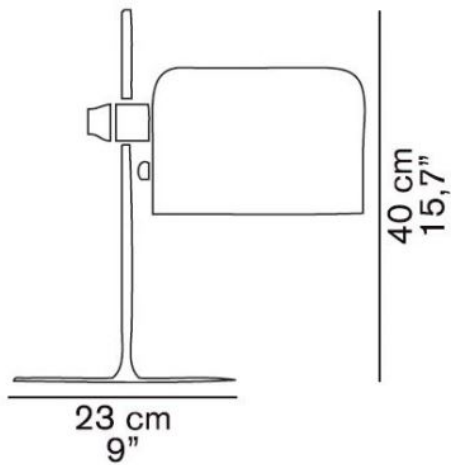

**2202**

Oluce

**Coupé 2202 and 3321 replacement reflector**

### Technical details

**Country of Manufacture**

Italy

**Manufacturer**

Oluce