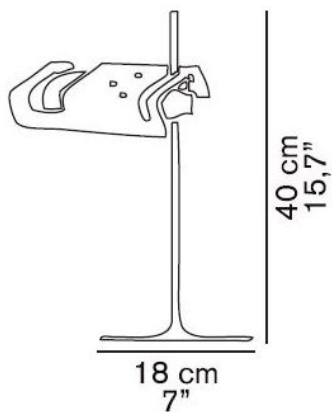

### Spider 291 and 3319 spare reflector- black

#### Description

The Oluce Spider 291 and 3319 replacement reflector is a replacement reflector for the Spider 291 and 3319.