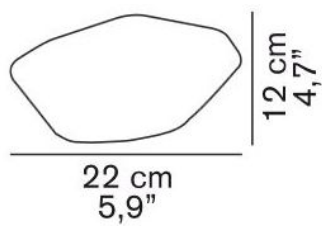

202

Oluce

**Stone of Glass replacement Dimmer
Transparent 40/160 W**

Technical details

Country of Manufacture

Oluce

Manufacturer

Description