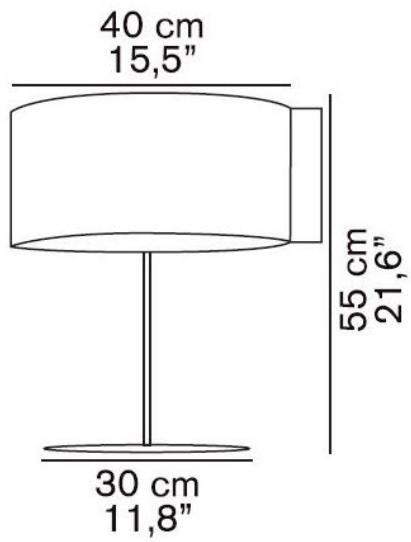

Oluce

Switch replacement Dimmer

Technical details

Country of Manufacture  Italy
Manufacturer Oluce

Description

The Oluce Switch Replacement Dimmer is a replacement dimmer for Switch 206 and 306.