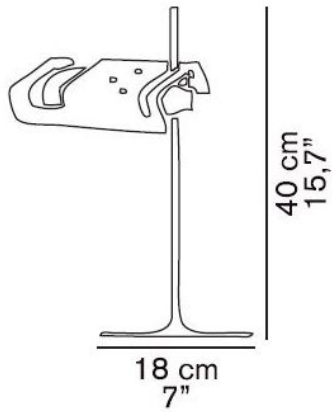

291

Oluce

**Replacement table lamp stem
Coupé and Spider with cable**

Technical details

Country of Manufacture	 Italy
Manufacturer	Oluce
material	metal
surface	chrome

Description

This chrome-plated original spare stem with cable is suitable for the Oluce Coupé 2202 and the Oluce Spider 291. There is also a spare stem without cable.