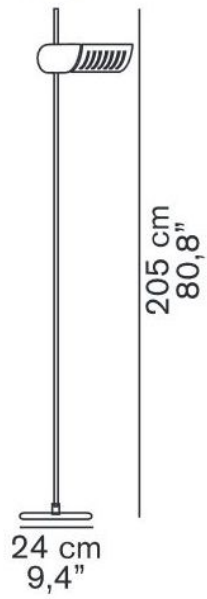

626

Oluce

Colombo Protective Flat Glass for Halogen

Technical details

Country of Manufacture Italy
Manufacturer Oluce

Description

The Protective Flat Glass for Halogen is a flat protective glass for some Oluce halogen Lamps. It can be used for Pascal 345 as well as the Colombo 626, 885 and 761 as well as the Dim 333.