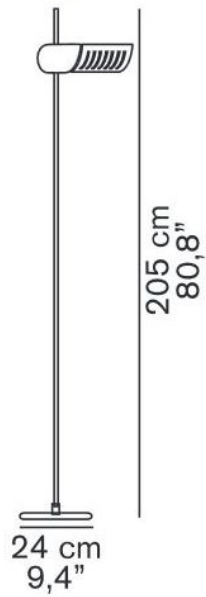

626

Oluce

Colombo 626 replacement complete LED head

Struktur

- black
- bronze

Technical details

Country of Manufacture	 Italy
Manufacturer	Oluce
Designer	Joe Colombo
material	aluminum
dimming	cord dimmer
Wattage	24 W
Colour Rendering Index	>85
Luminous flux in lm	4,100
Color temperature in Kelvin	2,700 extra warm white
Protection class / IP rating	IP20
Contents of the package	LED

Description

The Oluce Colombo 626 Replacement Complete Head is a replacement head for Colombo 626 as LED version. Please specify the desired finish black or bronze.