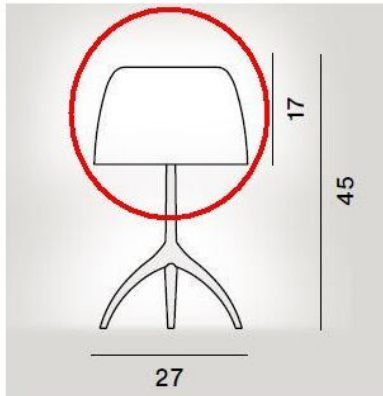

Foscarini

Lumiere 05 Tavolo Grande - Replacement Glass E27 from Year 2022

Oberfläche

- warm white
- cherry
- white

Technical details

| | |
|-------------------------------|---|
| Country of Manufacture |  Italy |
| Manufacturer | Foscarini |
| material | glass |
| Diameter in cm | 27 |
| Base / Socket | E27 |
| Dimensions | H 17 cm Ø 27 cm |

Description

This Foscarini original spare part replaces the existing glass of the Foscarini Lumiere 05 Tavolo Grande **with E-27 Socket (produced by Foscarini from the year 2022 and later)**. This replacement glass is 17 cm high and has a diameter of 27 cm. This replacement glass is available in white, warm white (bianco caldo) and red.