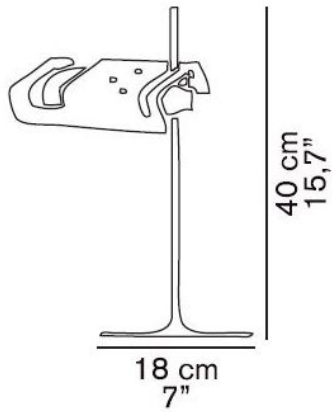

291

Oluce

**Replacement table lamp stem for
Coupe or Spider**

Technical details

Country of Manufacture	 Italy
Manufacturer	Oluce
material	metal
surface	chrome

Description

This chrome-plated original spare shaft of the Italian manufacturer Oluce is suitable for the Oluce Coupé 2202 and the Oluce Spider 291.