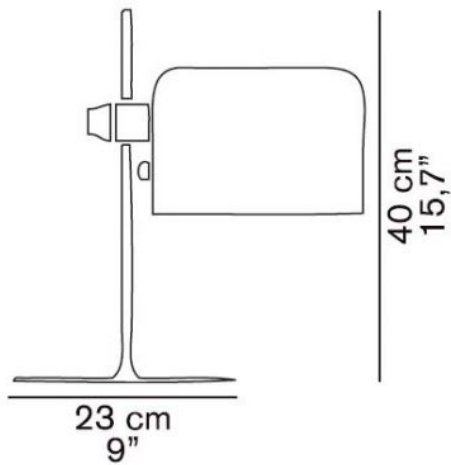

2202

Oluce

**Replacement table lamp stem
Coupé and Spider with cable**

Technical details

Country of Manufacture	 Italy
Manufacturer	Oluce
material	metal
surface	chrome

Description

This chrome-plated original spare stem with cable is suitable for the Oluce Coupé 2202 and the Oluce Spider 291. There is also a spare stem without cable.