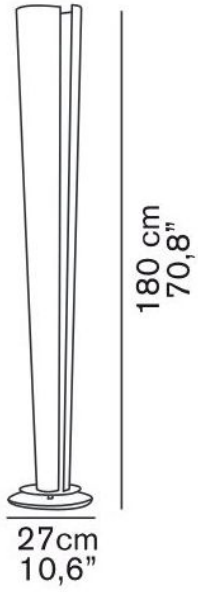

348

Oluce

Sher Replacement Dimmer transparent floor lamps

Technical details

Country of Manufacture

Manufacturer

Oluce

Description

The Oluce replacement dimmer transparent floor lamps is a replacement dimmer for Do with 339 and Sher 348.