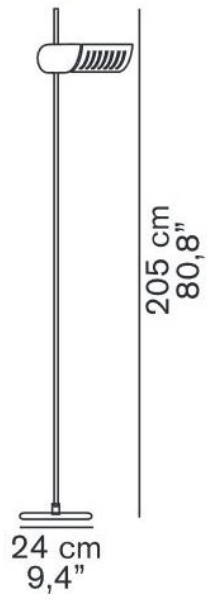

626

Oluce

Renal lateral

Technical details

Country of Manufacture
Manufacturer

 Italy
Oluce

Description

The Oluce Renal lateral is a renal cover of several lamps of Oluce. It can be used for Dim 333 as well as the Colombo 626, 885 and 761.