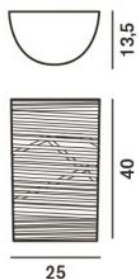

Foscarini

Tress Parete - Spare Protective Glass

Technical details

Country of Manufacture

Manufacturer

Foscarini

Description

The Foscarini Tress Parete replacement protective glass is an exchange glass inside the diffuser of your Tress Parete Grande and Piccola, your Folio Grande Parete or other Foscarini lights. This is not a diffuser, but only the protective glass for the illuminant.