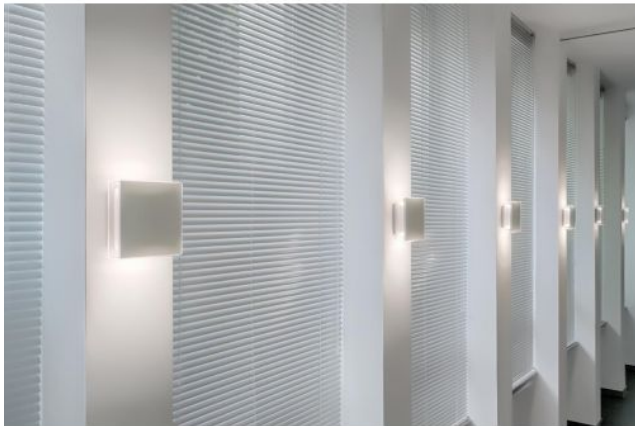

Serien Lighting

App

Farbtemperatur in Kelvin

- 2,700 extra warm white
- 3,000 warm white

Leuchtmittelabdeckung

- Rib
- grey
- Ice crystal
- Pyramid
- Mirror
- Fluorescent green
- comb
- Opal

Technical details

LED

Depth in cm

7

material

acrylic glass, aluminum, polycarbonate

dimming

dimmable with a trailing edge dimmer and with a leading edge dimmer

Wattage

H 17 cm | B 17 cm

Description

The Serien Lighting App wall lamp has a reduced square shape. For the front surface, different versions are offered as illuminant cover: with ribbed surface, opal white, honeycomb, pyramid, grey, fluorescent green, ice crystal or mirrored surface. On request, the wall lamp is also available with an individual print on the front. The choice of front surface has no influence on the room light itself, as the front surface is opaque. Whether in a row, graphic or deliberately free arrangement - App is suitable for multifunctional use.

The light is emitted symmetrically upwards and downwards by the App wall lamp. Part of the light is also diffused to the side. The light source is an integrated LED, which is available with a colour temperature of 2,700 Kelvin extra warm white or 3,000 Kelvin warm white. The lamp can be dimmed on site with a trailing edge and / or leading edge phase dimmer. On request, the App wall light is also available as a DALI dimmable version. This requires a 5-wire mains cable.