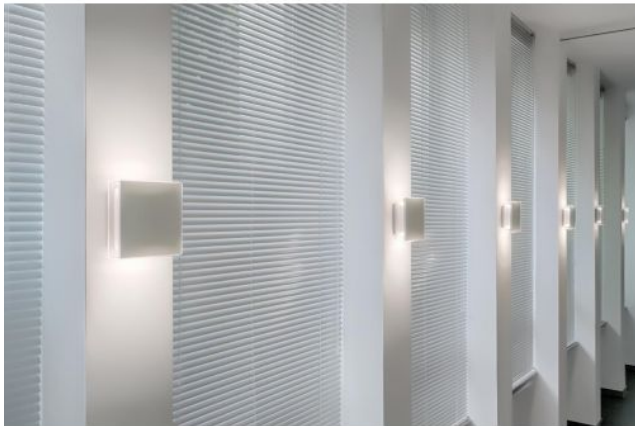

Serien Lighting

App

Farbtemperatur in Kelvin

- 2,700 extra warm white
- 3,000 warm white

Leuchtmittelabdeckung

- grey
- Opal
- Rib
- Ice crystal
- Pyramid
- Mirror
- Fluorescent green
- comb

Technical details

LED

Depth in cm

7

material

acrylic glass, aluminum, polycarbonate

dimming

dimmable with a trailing edge dimmer and with a leading edge dimmer

Wattage

H 17 cm | B 17 cm

Description

The Serien Lighting App wall lamp has a reduced square shape. For the front surface, different versions are offered as illuminant cover: with ribbed surface, opal white, honeycomb, pyramid, grey, fluorescent green, ice crystal or mirrored surface. On request, the wall lamp is also available with an individual print on the front. The choice of front surface has no influence on the room light itself, as the front surface is opaque. Whether in a row, graphic or deliberately free arrangement - App is suitable for multifunctional use.

The light is emitted symmetrically upwards and downwards by the App wall lamp. Part of the light is also diffused to the side. The light source is an integrated LED, which is available with a colour temperature of 2,700 Kelvin extra warm white or 3,000 Kelvin warm white. The lamp can be dimmed on site with a trailing edge and / or leading edge phase dimmer. On request, the App wall light is also available as a DALI dimmable version. This requires a 5-wire mains cable.