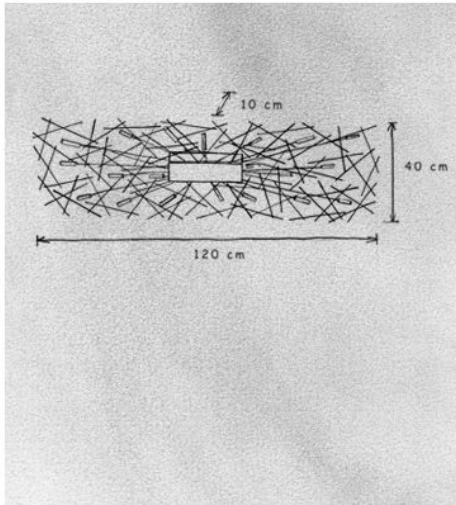

Escale

Capito replacement glass

Technical details

Country of Manufacture	 Germany
Manufacturer	Escale
Designer	Mosru Mohiuddin

Description

The Escale Capito replacement glass is a substitute for the glass of the Capito ceiling or wall light.