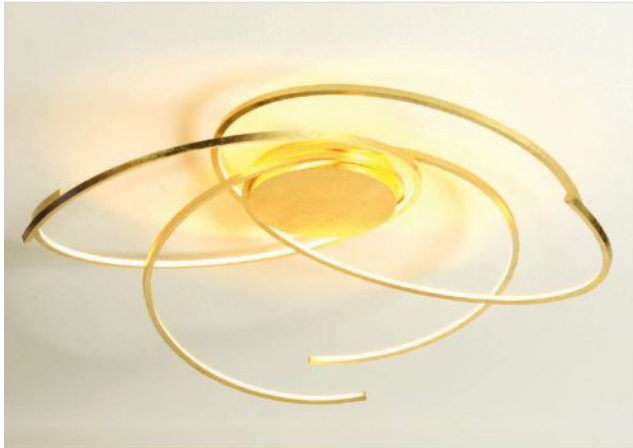

### Oberfläche

- brushed aluminum
- Gold leaf
- black
- white

## Technical details

<b>Country of Manufacture</b>	 Germany
<b>Manufacturer</b>	Escale
<b>Designer</b>	Mosru Mohiuddin
<b>Year of design</b>	2013
<b>Protection class / IP rating</b>	IP20
<b>Contents of the package</b>	LED
<b>Diameter in cm</b>	80
<b>material</b>	aluminum
<b>dimming</b>	dimmable with a trailing edge dimmer and with a leading edge dimmer
<b>Wattage</b>	30 W
<b>LED</b>	inclusive
<b>Colour Rendering Index</b>	90
<b>Color temperature in Kelvin</b>	2,700 extra warm white
<b>bulb exchange</b>	at the manufacturer / at the factory
<b>Total luminous flux in lm</b>	4,200
<b>Dimensions</b>	H 20 cm   Ø 80 cm

## Description

The Escale Space 80 cm is the medium-sized ceiling light of this collection. The lamp has a diameter of 80 cm and a height of 20 cm. An LED with a colour temperature of 2,700 Kelvin extra warm white is used for lighting.

The Space 80 cm is a round lamp around which several struts spiral. These surfaces are offered: gold leaf, white, black or smoothed aluminum. Mosru Mohiuddin designed the lamp in the year 2013.

The ceiling lamp is dimmable on site with a trailing edge and / or leading edge phase dimmer. A Casambi module and a ZigBee module are on offer as accessories. With the Casambi module, the ceiling light can be regulated using the Casambi App by Smartphone or Tablet via Bluetooth. The ZigBee module enables the light to be operated via voice control.