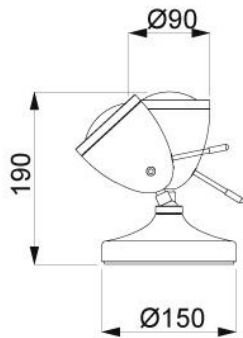

less'n'more

Ylux LED Chip

Farbtemperatur in Kelvin

- 2,700 extra warm white
- 4,000 white

Technical details

Country of Manufacture	 Germany
Manufacturer	less'n'more
Designer	less'n'more

Description

The less'n'more Ylux LED Chip is a spare part for all Ylux lights like the Ylux Table Light or the Ylux Ceiling Light. It has a colour temperature of 2,700 Kelvin.