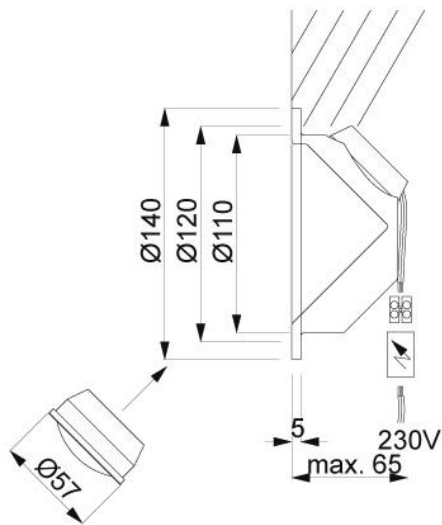

less'n'more

Mimix Mounting Plate for Cavity Wall Installation M-BUS

Technical details

Country of Manufacture	 Germany
Manufacturer	less'n'more
Designer	less'n'more

Description

The less'n'more Mimix Mounting Plate for Sunk Cavity Wall Installation M-BUS is an accessory for the Mimix Concrete Construction Spotlight M-BUS. With this mounting plate you can mount the wall light without a frame into the cavity wall.