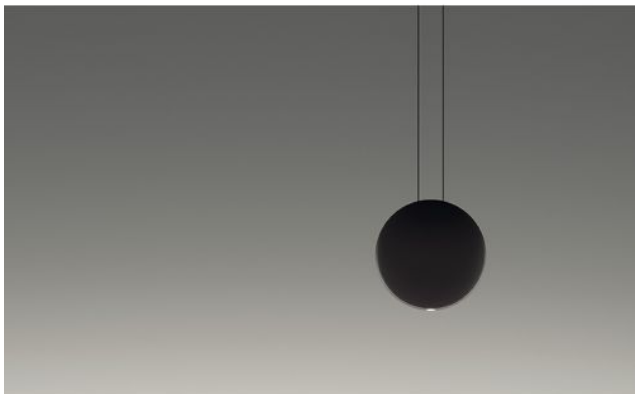

Vibia

Cosmos 2501

Dimmbarkeit

- DALI dimmable
- with Casambi module
- not dimmable

Oberfläche

- brown
- grey
- green

Technical details

Country of Manufacture	 Spain
Manufacturer	Vibia
Designer	Lievore Altherr Molina
Protection class / IP rating	IP20
Contents of the package	LED
Diameter in cm	27
material	ABS, polycarbonate, steel
Height adjustment	height determinable
Wattage	4.5 W
LED	inclusive
Colour Rendering Index	>80
Luminous flux in lm	485
Color temperature in Kelvin	2,700 extra warm white
canopy dimensions	19 cm
total height	200 cm
Dimensions	B 4 cm Ø 27 cm

Description

The Vibia Cosmos 2501 is a single-light pendant lamp by the design team Lievore, Altherr and Molina. The Cosmos 2501 measures 27 cm in diameter and has a width of 4 cm. During installation, the pendant lamp can be individually suspended.

The Cosmos 2501 has a disc-shaped lamp shade made of polycarbonate. The pendant lamp is offered by Vibia in green, light grey or dark brown. A modern 4.5 Watt LED with a colour temperature of 2,700 Kelvin extra warm white is included. Three versions are offered: non-dimmable, DALI dimmable or with a Casambi module. The lamp with an integrated Casambi module can be dimmed with the Casambi app by smartphone / tablet via Bluetooth. It can be operated easily and intuitively via mobile devices with the free CASAMBI app (iOS and Android).