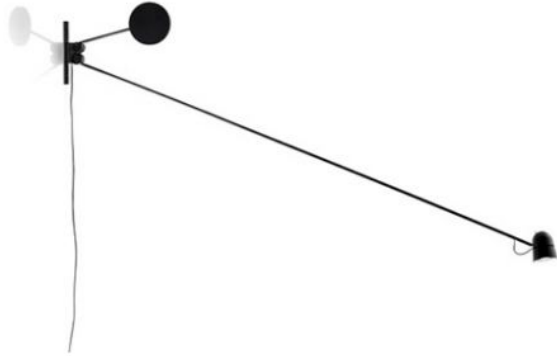

Luceplan

Counterbalance

Oberfläche

- black
- white

Technical details

Country of Manufacture	 Italy
Manufacturer	Luceplan
Designer	Daniel Rybakken
Year of design	2012
Color	black
Protection class / IP rating	IP20
Contents of the package	LED
material	aluminum, steel
dimming	on the lamp head
Wattage	16 W
LED	inclusive
Colour Rendering Index	90
Luminous flux in lm	598
Color temperature in Kelvin	2,700 extra warm white
Arm length	190 cm
light head dimensions	9 cm
Dimensions	L 192 cm

Description

The Luceplan Counterbalance is a black wall lamp, which can be aligned in the room at will cause of its swiveling light arm. The counterweight balances the movements of the long arm with help of gear wheels and guarantees the stability of the lamp head. The lamp head is made out of lacquered aluminum, the body is made of matt lacquered steel. Different brightness levels can be set with the dimmer on the lamp head. Daniel Rybakken designed the wall light in the year 2012. Apart from this light, also a spotlight as well as a floor lamp are on offer from this series.