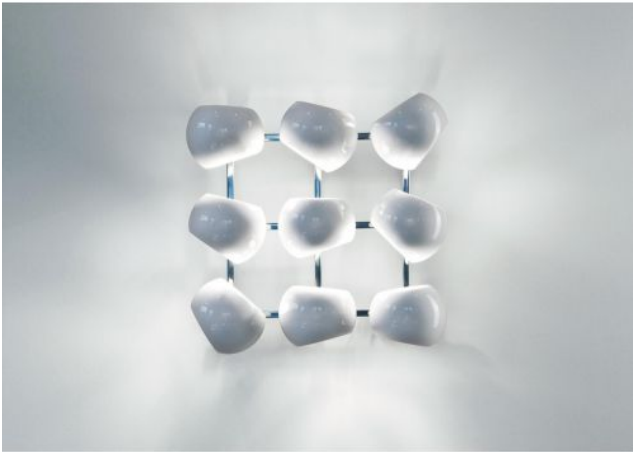

## White Moons 3x3

### Technical details

<b>Country of Manufacture</b>	 Germany
<b>Manufacturer</b>	Licht im Raum
<b>Designer</b>	Daniel Klages
<b>Year of design</b>	2016
<b>protection</b>	IP20
<b>Scope of delivery</b>	LED 230 Volt
<b>Depth in cm</b>	21
<b>material</b>	porcelain, stainless Steel
<b>dimming</b>	dimmable on site
<b>socket/light fixture</b>	E14
<b>LED</b>	inclusive
<b>Shade diameter</b>	16 cm
<b>bulb exchange</b>	on site itself
<b>system performance</b>	9 x 4.5 Watt
<b>Dimensions</b>	B 54 cm   L 54 cm

### Description

The Licht im Raum White Moons 3x3 wall light is equipped with a total of nine lamp shades, which emit light in different directions. This creates a special game of light reflections. Daniel Klages created the lighting series in 2016. But the White Moon 3x3 won the Awards "Innovation Prize for Architecture and Engineering 2016" and the "Muuuz International Award (MIAW 2016)" and was nominated for the "German Design Award 2017" and the "Manufaktur product of the year 2016". In addition to this version, the wall lamp is offered in other sizes. This lamp is supplied with a polished stainless steel wall bracket. On request, the lamp is also available with a brass wall bracket.