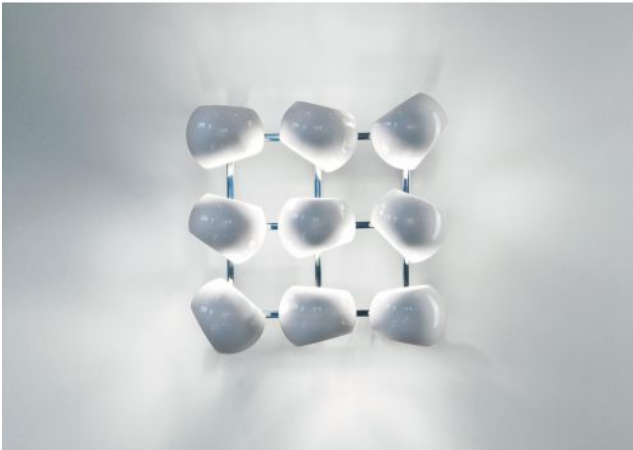

Licht im Raum

White Moons 3x3

Technical details

Country of Manufacture	 Germany
Manufacturer	Licht im Raum
Designer	Daniel Klages
Year of design	2016
Protection class / IP rating	IP20
Contents of the package	LED 230 Volt
Depth in cm	21
material	porcelain, stainless Steel
dimming	dimmable on site
Base / Socket	E14
LED	inclusive
Shade diameter	16 cm
bulb exchange	on site itself
system performance	9 x 4.5 Watt
Dimensions	B 54 cm L 54 cm

Description

The Licht im Raum White Moons 3x3 wall light is equipped with a total of nine lamp shades, which emit light in different directions. This creates a special game of light reflections. Daniel Klages created the lighting series in 2016. But the White Moon 3x3 won the Awards "Innovation Prize for Architecture and Engineering 2016" and the "Muuuz International Award (MIAW 2016)" and was nominated for the "German Design Award 2017" and the "Manufaktur product of the year 2016". In addition to this version, the wall lamp is offered in other sizes. This lamp is supplied with a polished stainless steel wall bracket. On request, the lamp is also available with a brass wall bracket.