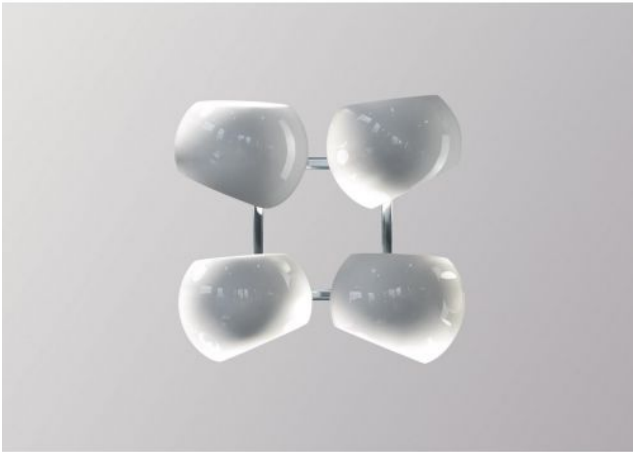

Licht im Raum

White Moons 2x2

Technical details

Country of Manufacture	 Germany
Manufacturer	Licht im Raum
Designer	Daniel Klages
Year of design	2016
Protection class / IP rating	IP20
Contents of the package	LED 230 Volt
Depth in cm	21
material	porcelain, stainless Steel
dimming	dimmable on site
Base / Socket	E14
LED	inclusive
Shade diameter	16 cm
bulb exchange	on site itself
system performance	4 x 4.5 Watt
Dimensions	B 35 cm L 35 cm

Description

The Licht im Raum White Moons 2x2 wall lamp has four shades which can be oriented differently. In this way they can emit light in different directions and create an interesting game of light reflections. The lamp series already won several design awards and also includes other wall and pendant lamps. It was designed 2016 by Daniel Klages. This lamp is supplied with a polished stainless steel wall bracket. On request, the lamp is also available with a brass wall bracket.