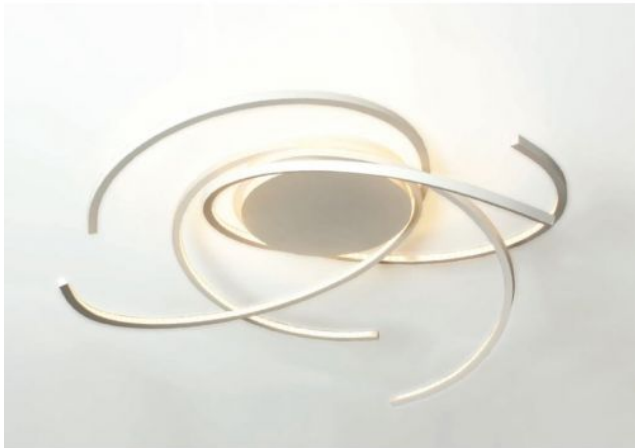

## Space 100 cm

### Oberfläche

- aluminum
- black
- gold
- white

## Technical details

<b>Country of Manufacture</b>	 Germany
<b>Manufacturer</b>	Escale
<b>Designer</b>	Mosru Mohiuddin
<b>Year of design</b>	2013
<b>Protection class / IP rating</b>	IP20
<b>Contents of the package</b>	LED
<b>Diameter in cm</b>	100
<b>material</b>	aluminum
<b>dimming</b>	dimmable with a trailing edge dimmer and with a leading edge dimmer
<b>Wattage</b>	36 W
<b>LED</b>	inclusive
<b>Colour Rendering Index</b>	90
<b>Color temperature in Kelvin</b>	2,700 extra warm white
<b>bulb exchange</b>	at the manufacturer / at the factory
<b>Total luminous flux in lm</b>	5,000
<b>Dimensions</b>	H 24 cm   Ø 100 cm

## Description

The Escale Space 100 is the largest ceiling light in this series. It has a diameter of 100 cm at a height of 24 cm. An LED with a colour temperature of 2700 Kelvin extra warm white serves as a light source.