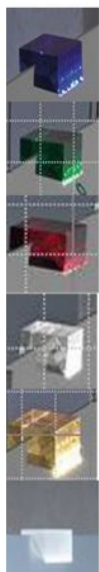

Escale CL2 replacement glass cubes

Ersatz-Glaswürfel

colours
Farben

blue
blau

green
grün

red
rot

transparent
transparent

yellow
gelb

white
weiß

Escale

CL2 replacement glass cube

Farbe

- blue
- red
- yellow
- transparent
- white
- green

Technical details

Country of Manufacture

 Germany

Manufacturer

Escale

material

glass

Description

The Escale CL2 spare glass cubes are spare parts for the CL2 pendant lamp. There are replacement glass cubes in the following colours: transparent, yellow, red, blue, green and white (matt).