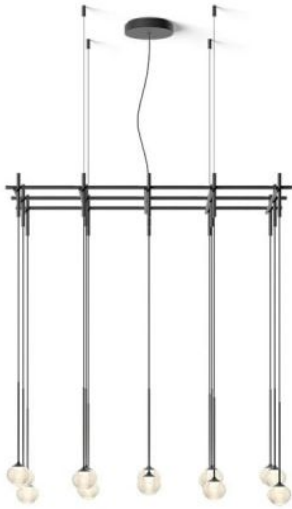

### Oberfläche

- graphite-grey
- white

## Description

The Vibia Algorithm 0870 consists of fifteen pendant lamps arranged in three rows next to each other. The suspension of the fifteen pendant lamps has a length of 110 cm and a width of 60 cm. Each pendant on this lamp has a length of 120 cm bottom edge glass / suspension. On each pendulum hangs a hand-blown glass with a diameter of 9 cm. The glass mountings are available in graphite.

The canopy is mounted on the ceiling. Below this hangs the suspension. The distance between ceiling and suspension is freely selectable between 16 - 200 cm. The cable length is set at 120 cm and cannot be shortened. If required, please let us know the desired cable length. The pendant lamp is also available with a recessed canopy on request. Designer Toan Nguyen designed the lamps in 2015 and was inspired for the shape of geometric structures in nature. The pendant lamp is supplied with a colour temperature of 2,700 Kelvin extra warm white. On request it is also on offer with 3,500 Kelvin white. Dimming with 1-10 volts is possible on site. The LEDs can also be dimmed on site with DALI or Push. On request, a version is also available which can be dimmed via smartphone with Casambi module. With a Casambi module, it is possible to operate the lamp via smartphone or tablet using the Casambi app via Bluetooth. Casambi technology also offers the option of switching the light on at specific times via a timer.